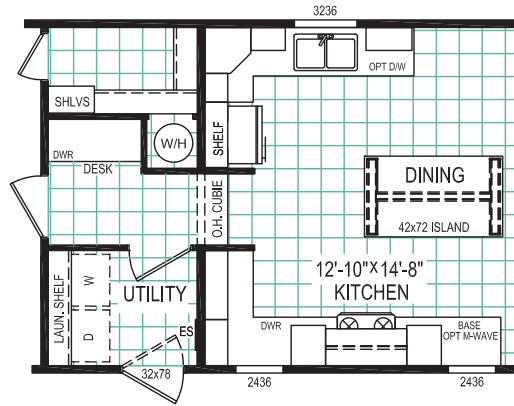

Fusion Floorplan 16' x 76' #687

DELUXE BATH OPTION

REVERSE AISLE OPTION

2-BEDROOM OPTION