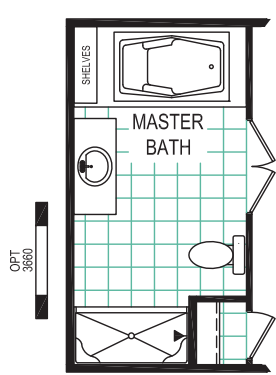

Fusion Floorplan 16' x 76' #687

DELUXE BATH OPTION

REVERSE AISLE OPTION

2-BEDROOM OPTION