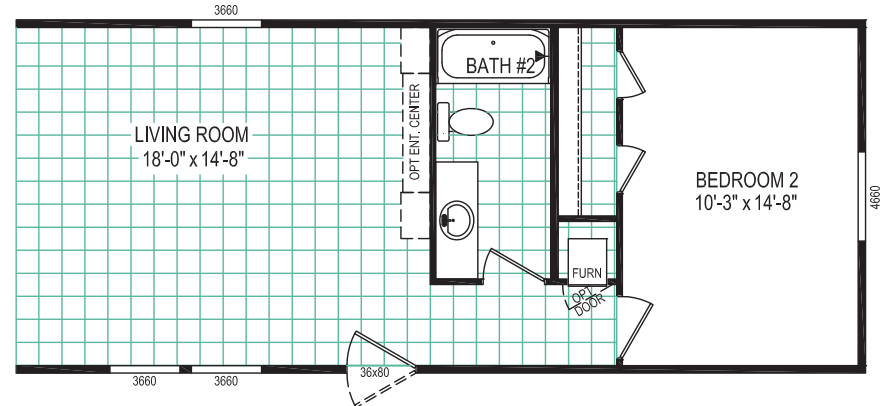

Fusion Floorplan 16' x 76' #687

DELUXE BATH OPTION

REVERSE AISLE OPTION

2-BEDROOM OPTION